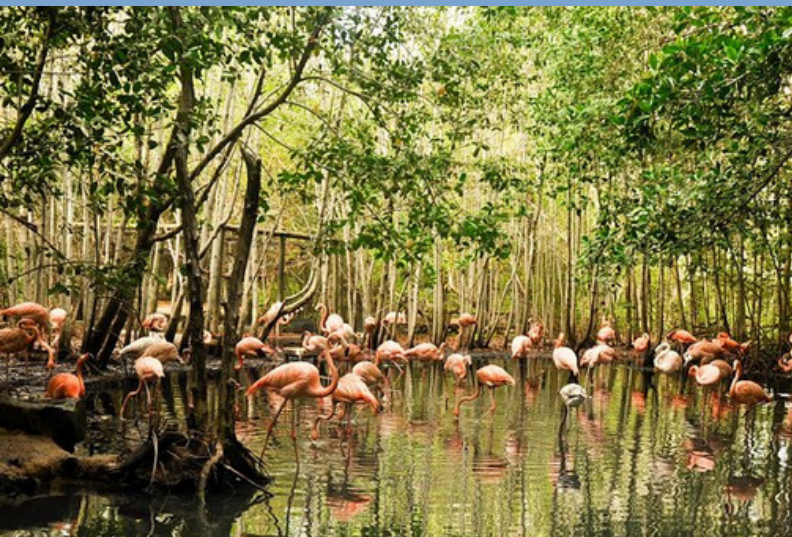

## 1. ROSARIO ISLANDS

5 ISLANDS VIP + PLANCTON

The most complete tour of the city, exploring the beautiful beaches of Baru and Islas del Rosario. (The most popular)

## 2. LONG BEACH CLUB

TIERRA BOMBA

A beach playground with blue water, sand dunes, and shipwrecks for snorkelling. It's well worth the trip to Moreton Island.

## 4. ECOPLAN

MAMBO BEACH + AVIARY + PLANCTON

The aviary is a place where you can enjoy the beauty of various bird species in a natural environment.

## 8. PLAYA TRANQUILA

ROSARIO ISLANDS

One of the most outstanding beaches in this area, perfect for those looking to relax and enjoy the tranquility of the crystal clear sea.